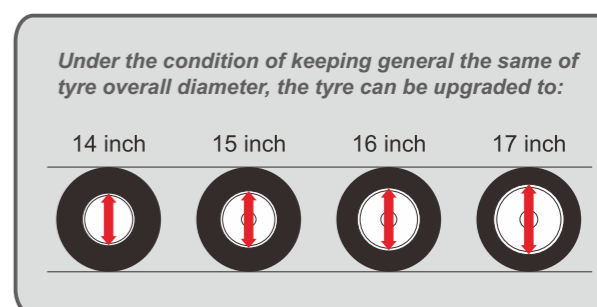

ENHANCEMENT OF BRAKING ABILITY

The braking stability will be improved due to the decrease of tyre flex when you brake.

Please refer to the clarifications set forth below to upgrade the tyre:

- Without any particular reason, please do not change the overall diameter of tyre easily. The alternation of tyre overall diameter will cause misreading of speedometer or mutual interference between tyre and other parts of vehicle.
- Please determine the width of tyre in accordance with the specific width of vehicle. If the width of the entire tyre is increased overly, it will cause mutual interference between tyre and other parts of vehicle, even heading out of the tyre from bodywork which will initiate danger.
- Notice the load index of vehicle when you upgrade the tyre. There is rule to the weight which the tyre can bear (load index) for each size. Please refer to the load index when you chose the proper size.