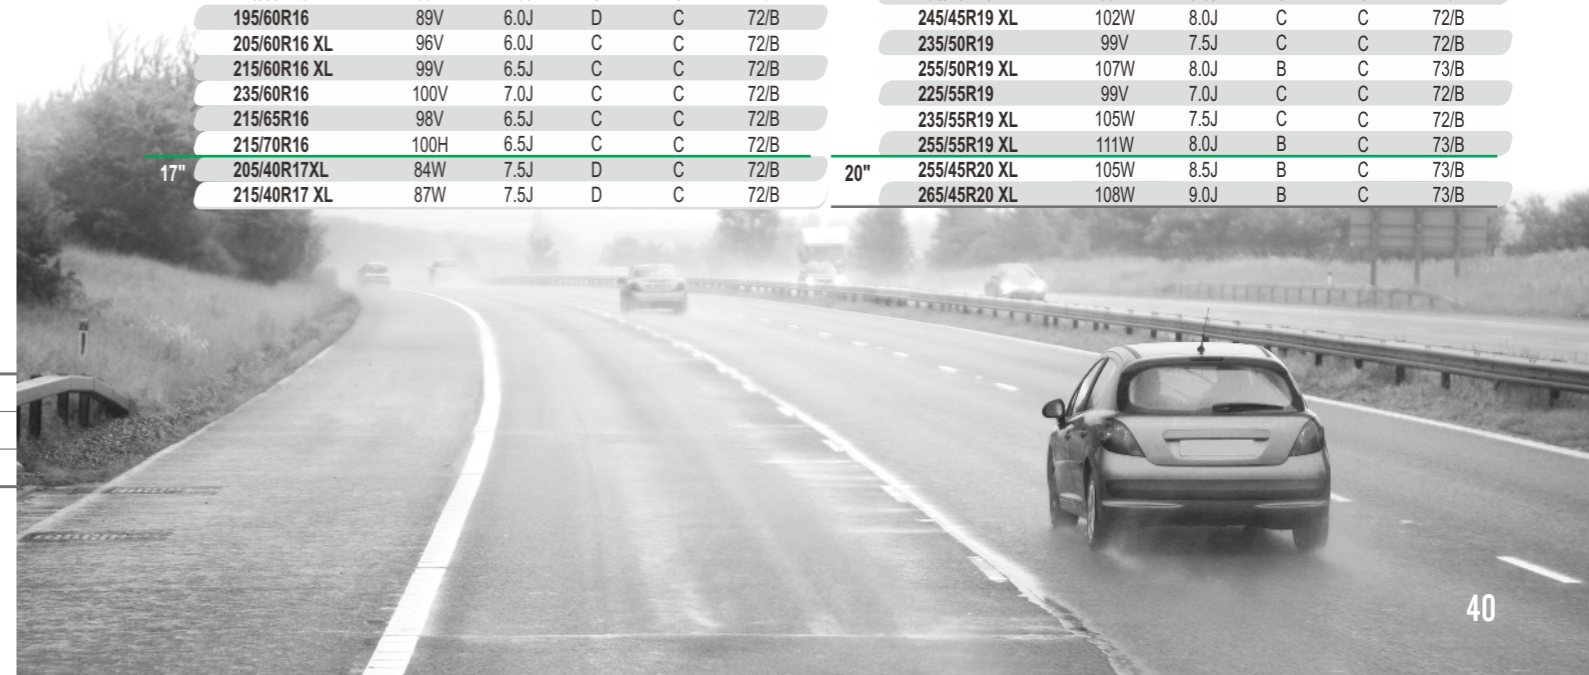

Rim (inch)	Size	Service Index	Standard Rim	Icons	Rim (inch)	Size	Service Index	Standard Rim	Icons
13"	155/65R13	73T	4.5B	D C 71/B	17"	205/45R17 XL	88V	7.0J	D C 72/B
	175/65R13	80T	5.0B	D C 71/B		215/45R17 XL	91W	7.0J	C C 72/B
	155/70R13	75T	4.5B	D C 71/B		225/45R17 XL	94W	7.5J	C C 72/B
	165/70R13	79T	5.0B	D C 71/B		235/45R17 XL	97W	8.0J	C C 72/B
	155/80R13	79T	4.5B	D C 71/B		245/45R17 XL	99W	8.0J	C C 72/B
14"	185/55R14	80H	6.0J	D C 71/B	205/50R17 XL	93V	6.5J	C C 72/B	
	165/60R14 XL	79H	5.0J	D C 71/B	215/50R17 XL	95W	7.0J	C C 72/B	
	185/60R14	82H	5.5J	D C 71/B	225/50R17 XL	98W	7.0J	C C 72/B	
	155/65R14	75T	4.5J	D C 71/B	205/55R17 XL	95V	6.5J	C C 72/B	
	165/65R14	79T	5.0J	D C 71/B	215/55R17 XL	98V	7.0J	C C 72/B	
	175/65R14	82T	5.0J	D C 71/B	225/55R17 XL	101W	7.0J	C C 72/B	
	185/65R14	86H	5.5J	D C 71/B	235/55R17 XL	103W	7.5J	C C 72/B	
	165/70R14	81T	5.0J	D C 71/B	215/60R17	96H	6.5J	C C 72/B	
	175/70R14 XL	88T	5.0J	C C 71/B	225/60R17	99V	6.5J	C C 72/B	
	185/70R14	88T	5.5J	D C 71/B	235/60R17	102V	7.0J	C C 72/B	
15"	195/50R15	82V	6.0J	D C 72/B	215/65R17	99V	6.5J	C C 72/B	
	185/55R15	82H	6.0J	D C 71/B	225/65R17 XL	106H	6.5J	C C 72/B	
	195/55R15 XL	89V	6.0J	D C 72/B	235/65R17XL	108V	7.0J	C C 72/B	
	155/60R15	74T	4.5J	D C 71/B	18"	225/40R18 XL	92W	8.0J	D C 72/B
	185/60R15 XL	88H	5.5J	C C 71/B		235/40R18 XL	95W	8.5J	C C 72/B
	195/60R15	88V	6.0J	D C 72/B		245/40R18 XL	97W	8.5J	C C 72/B
	165/65R15	81T	5.0J	D C 71/B		215/45R18 XL	93W	7.0J	C C 72/B
	175/65R15	84H	5.0J	D C 71/B		225/45R18 XL	95W	7.5J	C C 72/B
	185/65R15 XL	92H	5.5J	C C 71/B		235/45R18 XL	98W	8.0J	C C 72/B
	195/65R15	91V	6.0J	C C 72/B		245/45R18 XL	100W	8.0J	C C 72/B
	195/65R15 XL	95H	6.0J	C C 72/B		225/50R18	95W	7.0J	C C 72/B
	205/65R15	94H	6.0J	C C 72/B		235/50R18 XL	101W	7.5J	C C 72/B
	215/65R15	96H	6.5J	D C 72/B		215/55R18 XL	99V	7.0J	D C 72/B
	16"	195/45R16 XL	84V	6.5J	D C 72/B	225/55R18	98V	7.0J	C C 72/B
		205/45R16 XL	87W	7.0J	D C 72/B	235/55R18	100V	7.5J	C C 72/B
215/45R16 XL		90V	7.0J	D C 72/B	235/60R18 XL	107V	7.0J	C C 72/B	
185/50R16		81H	6.0J	D C 71/B	19"	225/35R19 XL	88W	8.0J	D C 72/B
195/50R16XL		88V	6.0J	D C 72/B		235/35R19 XL	91W	8.5J	D C 72/B
185/55R16 XI		87H	6.0J	C C 71/B		255/35R19 XL	96W	9.0J	C C 73/B
195/55R16 XL		91V	6.0J	C C 72/B		225/40R19 XL	93W	8.0J	D C 72/B
205/55R16		91V	6.5J	C C 72/B		235/40R19 XL	96W	8.5J	C C 72/B
205/55R16 XL		94V	6.5J	C C 72/B		245/40R19 XL	98W	8.5J	C C 72/B
215/55R16 XL		97V	7.0J	C C 72/B		225/45R19XL	96W	7.5J	C C 72/B
225/55R16 XL		99V	7.0J	C C 72/B		235/45R19 XL	99W	8.0J	C C 72/B
195/60R16		89V	6.0J	D C 72/B		245/45R19 XL	102W	8.0J	C C 72/B
205/60R16 XL		96V	6.0J	C C 72/B		235/50R19	99V	7.5J	C C 72/B
215/60R16 XL		99V	6.5J	C C 72/B	255/50R19 XL	107W	8.0J	B C 73/B	
235/60R16		100V	7.0J	C C 72/B	225/55R19	99V	7.0J	C C 72/B	
215/65R16	98V	6.5J	C C 72/B	235/55R19 XL	105W	7.5J	C C 72/B		
215/70R16	100H	6.5J	C C 72/B	255/55R19 XL	111W	8.0J	B C 73/B		
17"	205/40R17XL	84W	7.5J	D C 72/B	20"	255/45R20 XL	105W	8.5J	B C 73/B
	215/40R17 XL	87W	7.5J	D C 72/B		265/45R20 XL	108W	9.0J	B C 73/B