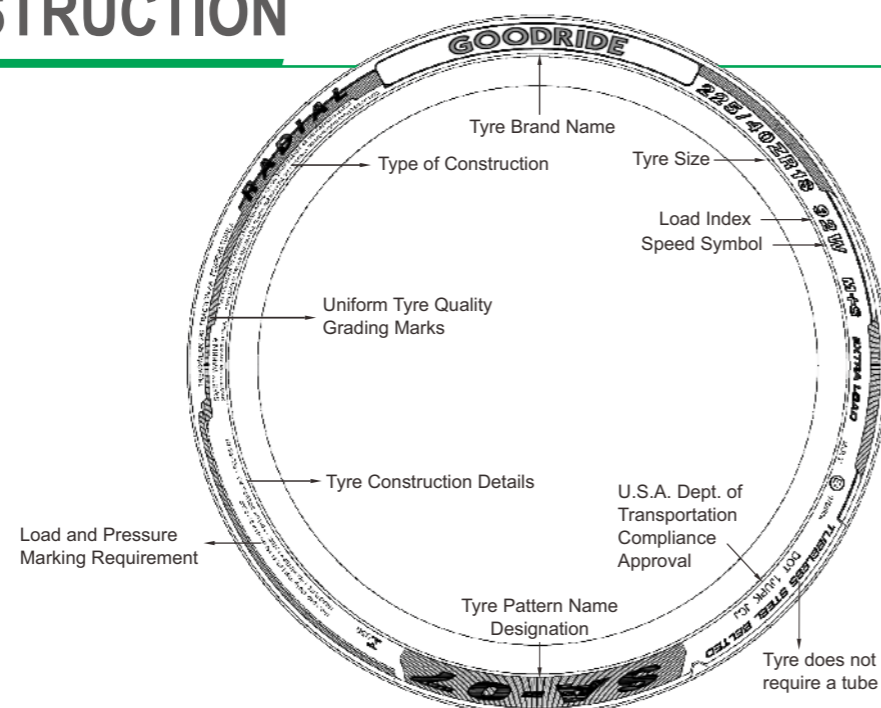

SIDEWALL INSTRUCTION

OTHER MARKINGS

- **P** ..... as part of the tyre size designation (e.g., P205/65R15) used to indicate tyres intended for services on passenger cars.
- **LT** ..... as part of the size designation (e.g., LT235/75R15) used to indicate the tyres are intended for light truck vehicles.
- **M&S** ..... letters used to indicate a tyre suitable for Mud and Snow and/or All Season usage.
- **XL** ..... as part of the size designation (e.g., P235/75R16 XL) used to indicate the tyre can carry more loads as the maximum inflation pressure and load are greater than a standard load version. (Also could be called REINFORCED or RF).
- **ZR** ..... as part of the tyre size designation (e.g. 225/45ZR17 XL) used to indicate the tyre has a maximum speed over 240 kilometer per hour.

TYRE UPGRADE

"Tyre Upgrade" means: increase of rim diameter without changing of tyre overall diameter, the trend in development of low aspect ratio is called upgrade.

INCREASE OF SPORTY PERFORMANCE

The tyre response will be more sensitive when you turn the steering wheel that the flex of tyre will be reduced, and the performance of steering and handling stability will be better, especially under medium and high speed driving.