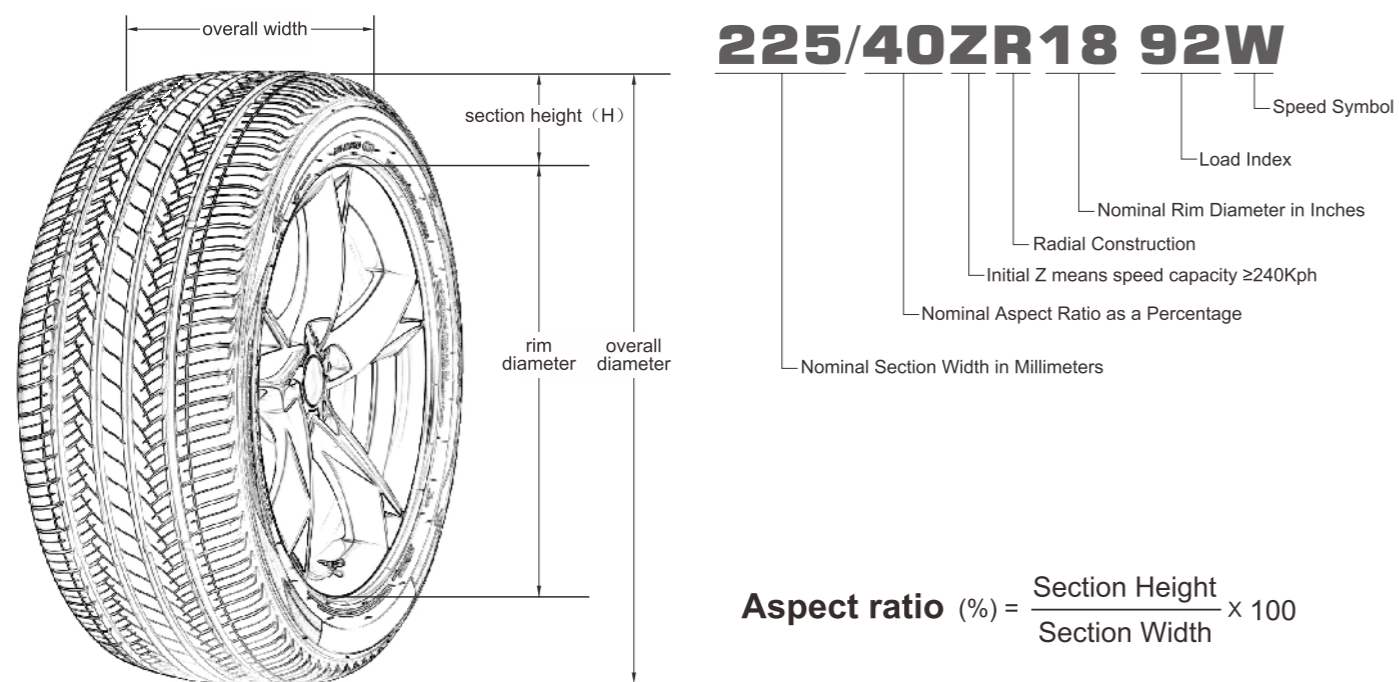

ENERGY

SUPPLIER'S NAME MODEL IDENTIFIER

Size Tyre class

A B C D E

A B C D E

72dB ABC

2020/740

TYRE SIZE KNOWLEDGE