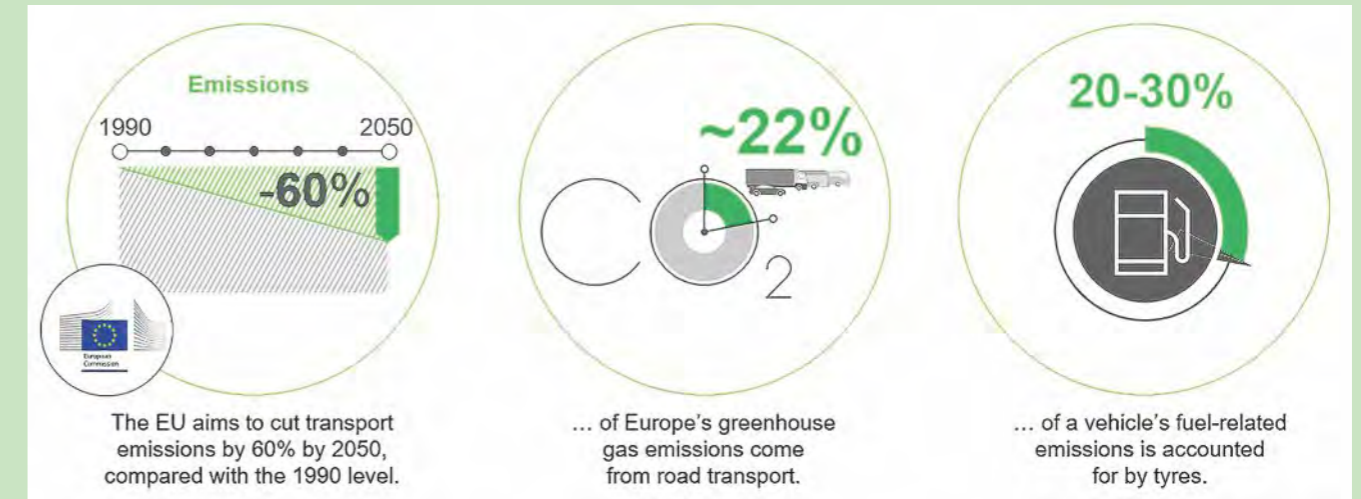

INTRODUCING THE NEW EU TYRE LABEL

Lowering car emissions with EU tyre labels

The EU has committed to cutting its greenhouse gas emissions to reach climate neutrality by 2050. Reducing CO₂ emissions from road transport plays a major part in fulfilling these goals.