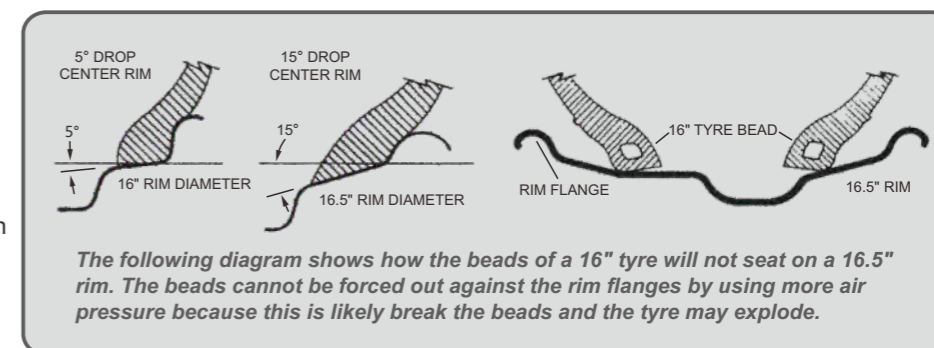

The following diagram shows how the beads of a 16" tyre will not seat on a 16.5" rim. The beads cannot be forced out against the rim flanges by using more air pressure because this is likely break the beads and the tyre may explode.

FOR YOUR SAFETY AND COMFORT

Any tyre, no matter how well constructed, may fail in use as a result of punctures, impact damage, improper inflation or other conditions resulting from use.

Tyre failure may create risk of properly damage or personal injury. To reduce the risk of tyre failure and for your safety and comfort, we strongly recommend the following:

- Never mount a tyre on a rim that is damaged or which has been repaired by welding or brazing.